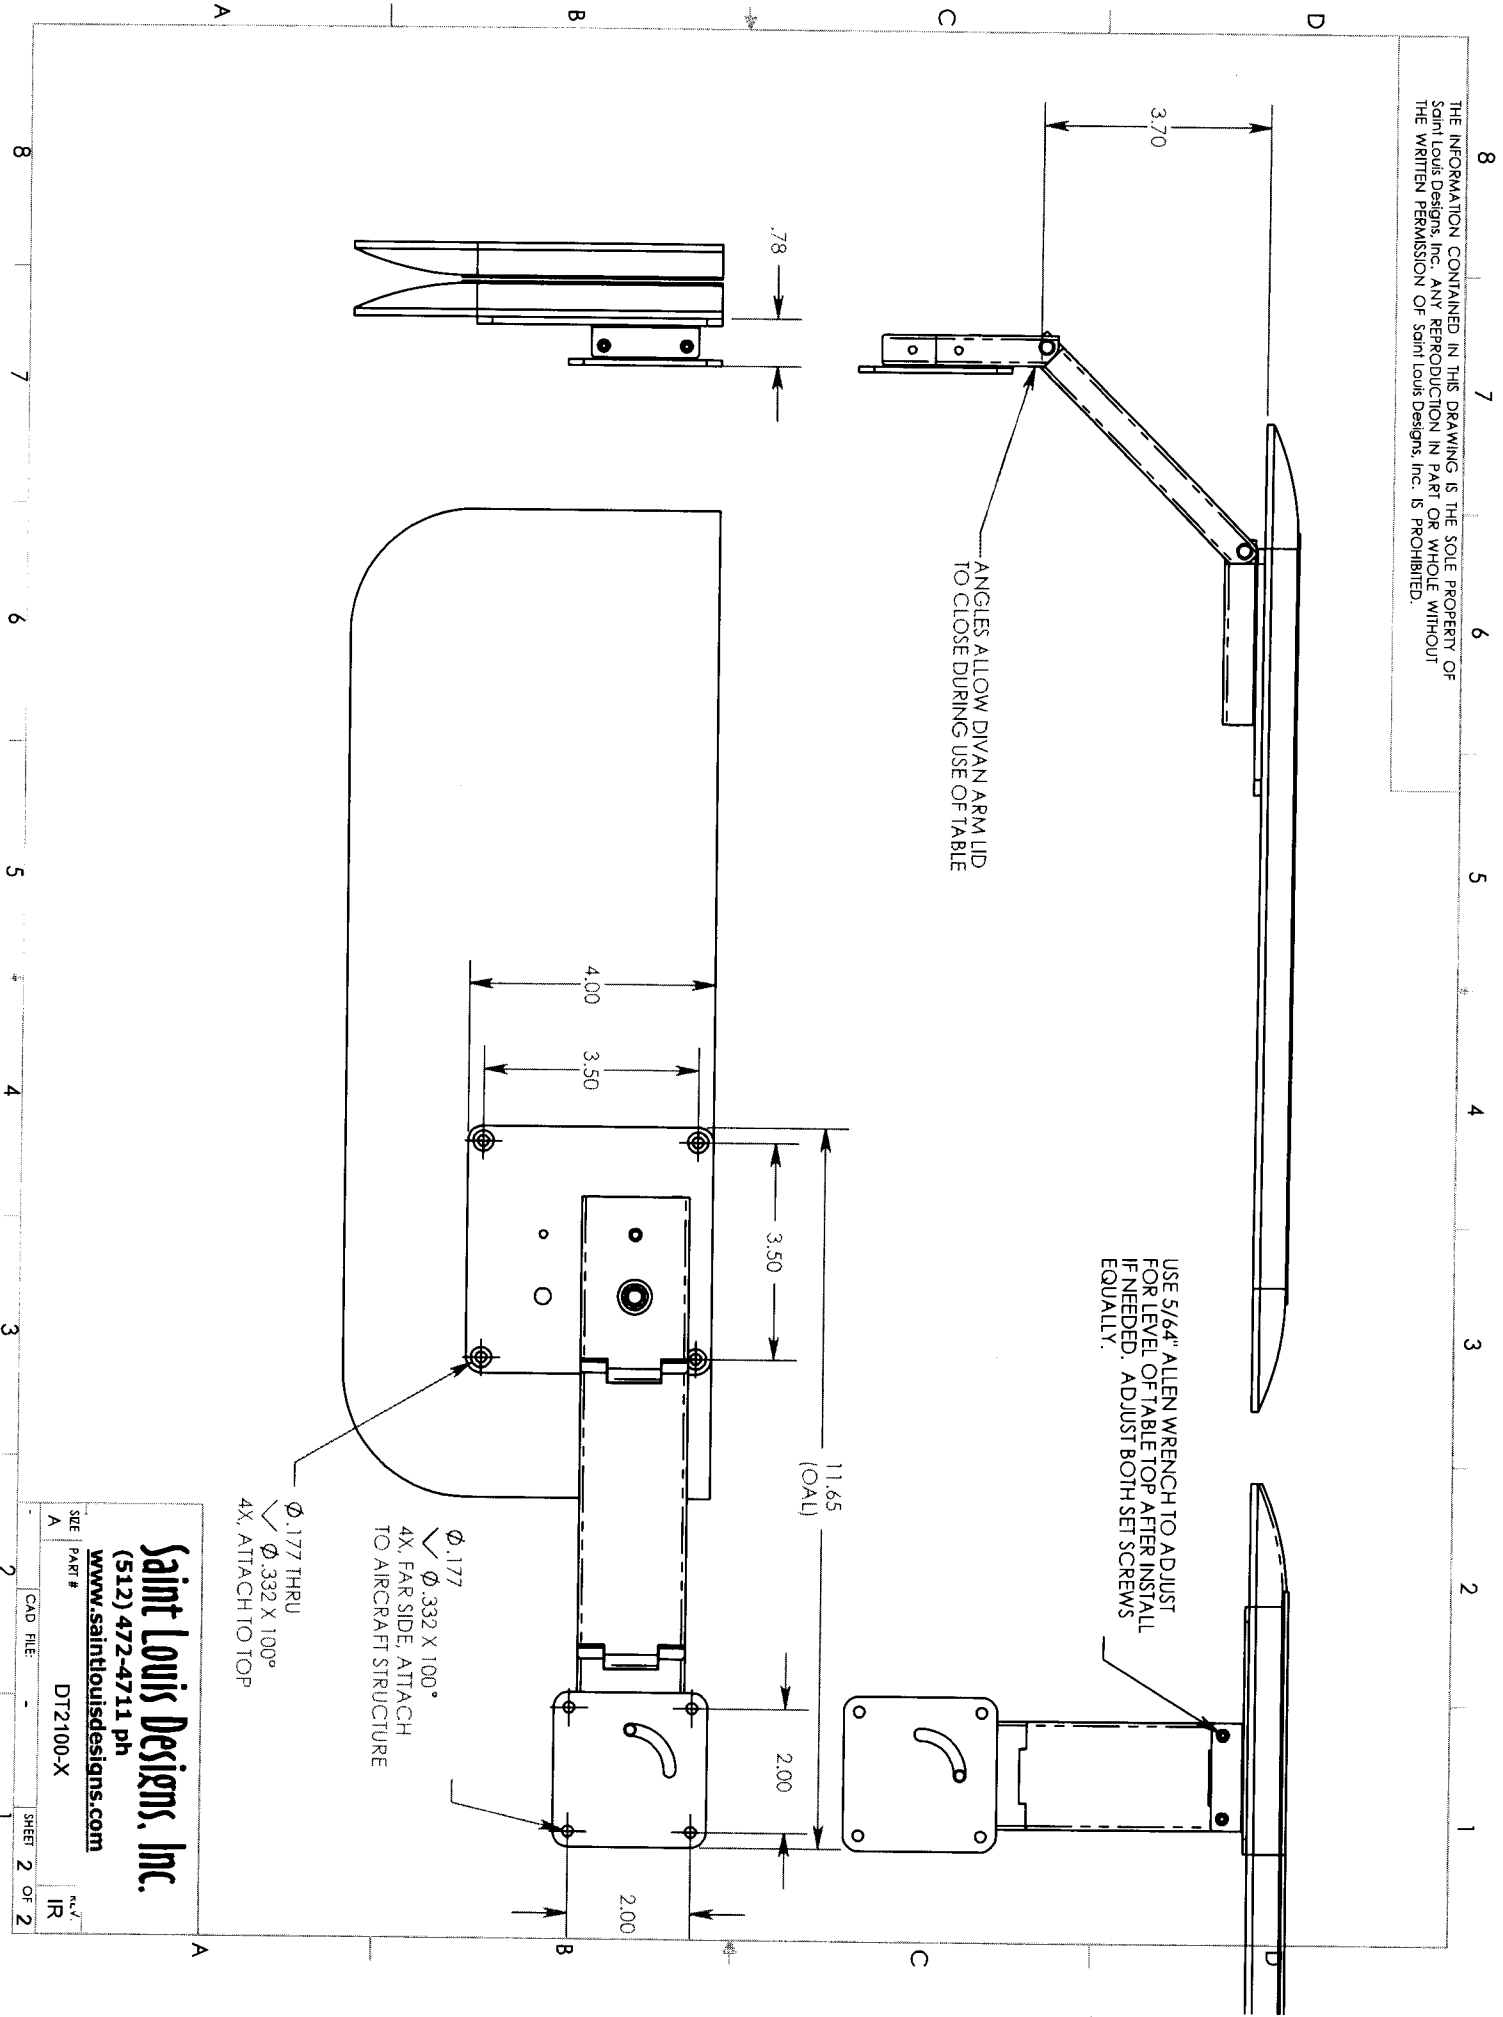

Saint Louis Designs, Inc.
 (512) 472-4711 ph
www.saintlouisdsgns.com

SIZE PART #
 A DT2100-X

CAO FILE: SHEET 2 OF 2

REV IR