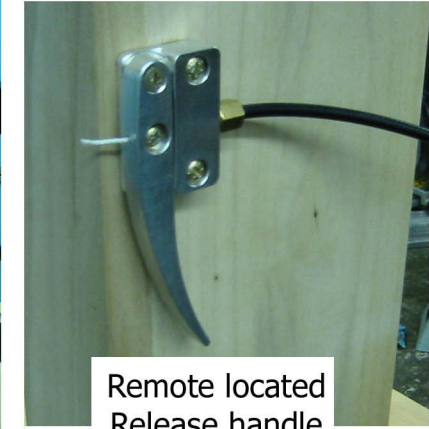

Model #: 9200-400, View from inside cabinet

Lowered Position

Mid-way Travel

Raised Position

Remote located Release handle

Saint Louis Designs, Inc. (800) 431-6684