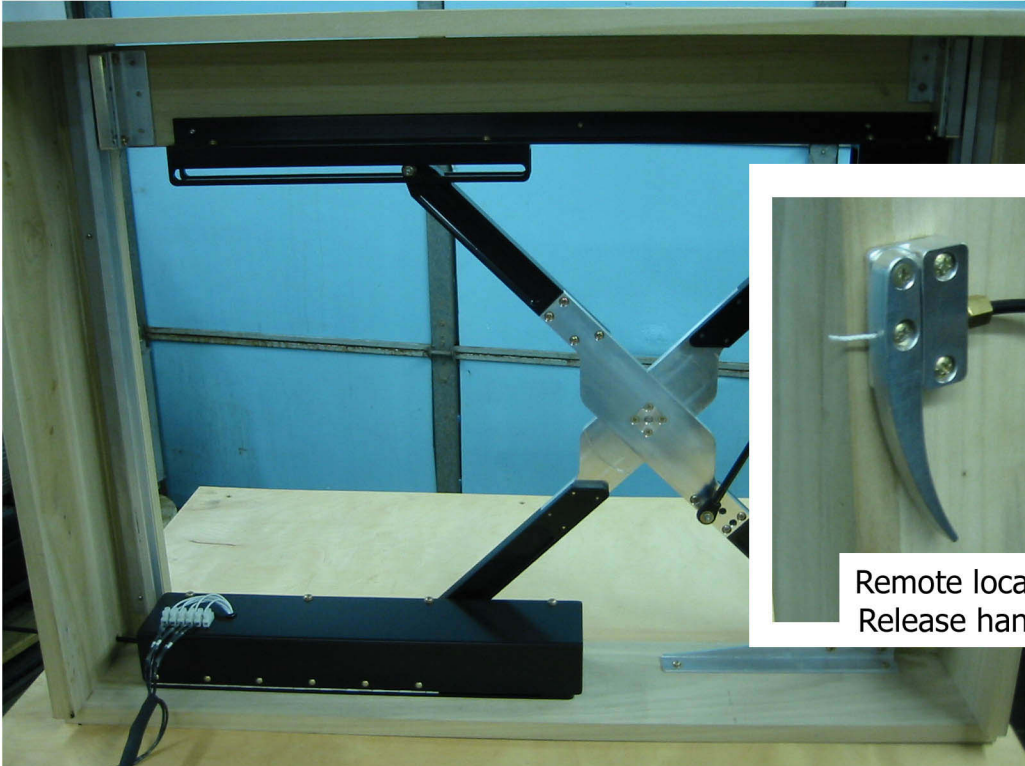

Model #: 9200-400, View from inside cabinet

Lowered Position

Mid-way Travel

Raised Position

Remote located Release handle

Saint Louis Designs, Inc. (800) 431-6684