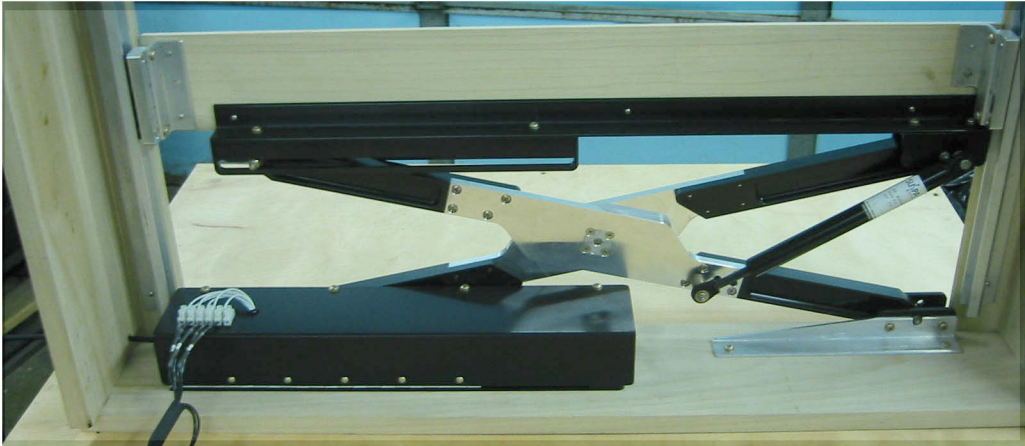

Model #: 9200-400, View from inside cabinet

Lowered Position

Mid-way Travel

Raised Position

Remote located Release handle

Saint Louis Designs, Inc. (800) 431-6684